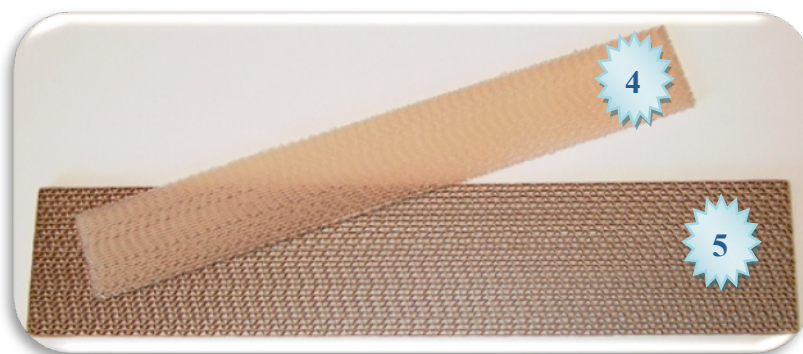

Super Allerg Buster Filter

4

Art:CWD00C1132 (CZ-SA14P)

CS-HE/NE/TE/XE/9,12DKE/E15-E21DB4E/E15-21DTE ca 40x275mm

5

Art:CWD00C1133 (CZ-SA13P)

CS-E/V7-24DKE(W)(S) ME7DKEG,EKEB ca 65x330mm