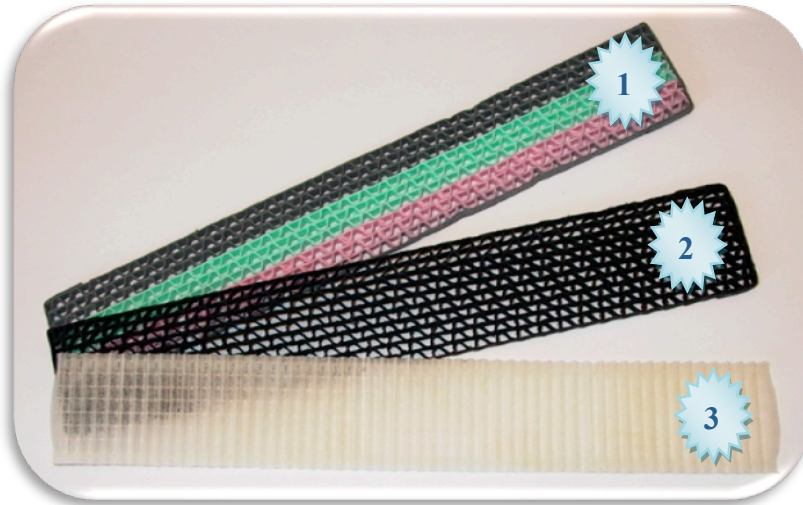

Panasonic Filter

Kol- & Microfilter

1

Art:CWMD00C0004 (CZ-SFD72P) Kolfilter

CS-E/V/W7,9,12,15,18,24CKP ca 40x270mm

2

Art:CWMD00C002 (CZ-SFD70P) Kolfilter

CS-E/V/W7,9,12,15,18,24BKP ca 40x270mm

3

Art:CWMD000003 (CZ-SF70P) Microfilter

CS-E/V/W7,9,12,15,18,24BKP/CKP ca 40x270mm

Super Allerg Buster Filter

4

Art:CWD00C1132 (CZ-SA14P)

CS-HE/NE/TE/XE/9,12DKE/E15-E21DB4E/E15-21DTE ca 40x275mm

5

Art:CWD00C1133 (CZ-SA13P)

CS-E/V7-24DKE(W)(S) ME7DKEG,EKEB ca 65x330mm